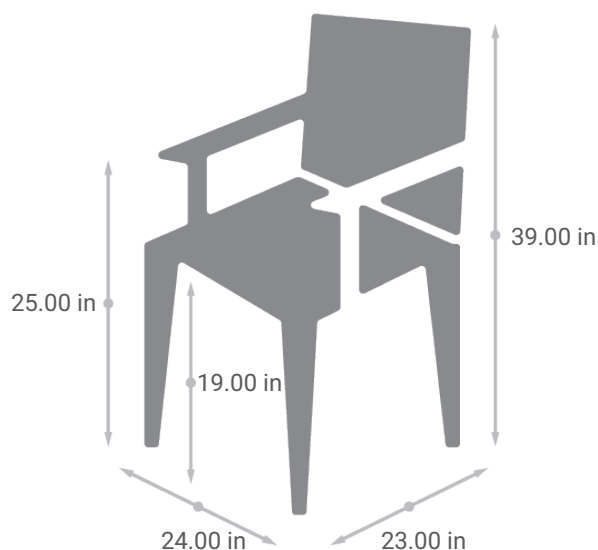

holsag®

Alta Arm Chair with Accent Seat

Features

- Strong, beautiful European Beech hardwood frame
- Standard and custom stain options are available
- Elegant, curved arm design
- Plush foam seat and foam back provide long-term comfort
- Solid mortise and tenon joints
- Generous gap between the back and seat allows for easy cleaning
- Manufactured in North America
- Antimicrobial finish helps prevent the absorption of germs, bacteria, and more

Alta Arm Chair with Accent Seat Specifications

Overall Depth	23.00 in (58.42 cm)
Overall Width	24.00 in (60.96 cm)
Overall Height	39.25 in (99.70 cm)
Seat Depth	18.00 in (45.72 cm)
Seat Width	19.50 in (49.53 cm)
Seat Height	19.00 in (48.26 cm)
Arm Height	25.50 in (64.77 cm)
Weight	17.00 lbs (7.71 kg)
Capacity	300.00 lbs (136.08 kg)

Custom Fabric Requirements

Qty	Back	Inside	Seat	Total
1-10 Chairs	1.9 yards	1.9 yards	1 yard	4.8 yards
10+ Chairs	0.45 yard	0.45 yard	1 yard	1.9 yards

Warranty & Standards

View [Holsag warranty information](#). California Customers, see: [Proposition 65 Warning](#); Optional California TB 133 compliance if required.

Fabrics

Available in 1000+ [fabric options](#), choose from a wide range of styles, colors, and patterns.

C.O.M. Upholstery: Yardage is estimated using 54-inch (137 cm) wide fabric, but actual yardage may vary. Once fabric is selected, exact yardage will be provided. A flat \$50 Duty and Custom fee applies.