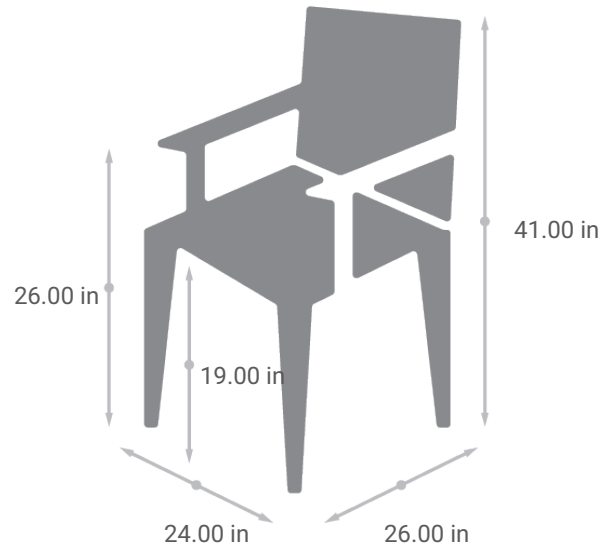

Fabrics

Available in 1000+ [fabric options](#), choose from a wide range of styles, colors, and patterns.

C.O.M. Upholstery: Yardage is estimated using 54-inch (137 cm) wide fabric, but actual yardage may vary. Once fabric is selected, exact yardage will be provided. A flat \$50 Duty and Custom fee applies.

Harlow Arm Chair Specifications

Overall Depth	26.50 in (67.31 cm)
Overall Width	24.75 in (62.87 cm)
Overall Height	41.00 in (104.14 cm)
Seat Depth	19.00 in (48.26 cm)
Seat Width	21.25 in (53.98 cm)
Seat Height	19.25 in (48.90 cm)
Arm Height	26.50 in (67.31 cm)
Arms Inside	20.50 in (52.07 cm)
Arms Outside	24.75 in (62.87 cm)
Weight	17.00 lbs (7.71 kg)
C.O.M. Yardage	1.65 yd (1.51 m)
Capacity	300.00 lbs (136.08 kg)