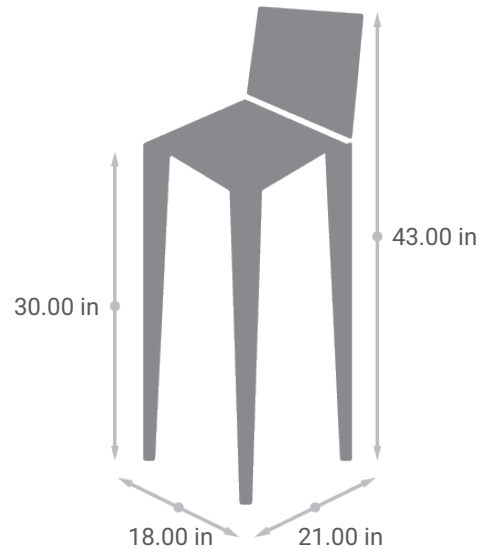

## Sussex Barstool

## Features

- Strong, beautiful European Beech hardwood frame
- Available in two sizes: 24" & 30"
- Field replaceable seat
- Standard and custom stain options are available
- Plush foam seat and back provide long-term comfort
- Solid mortise and tenon joints offer stability
- Generous gap between the back and seat offers easy cleaning
- Stylish back design features cutouts
- Barstool kickplate provides style, protection, and durability
- The antimicrobial finish prevents the absorption of germs, bacteria, & more

## Sussex Barstool Specifications

Overall Depth	21.50 in (54.61 cm)
Overall Width	18.00 in (45.72 cm)
Overall Height	43.00 in (109.22 cm)
Seat Depth	18.00 in (45.72 cm)
Seat Width	18.00 in (45.72 cm)
Seat Height	30.00 in (76.20 cm)
Weight	18.00 lbs (8.16 kg)
Capacity	300.00 lbs (136.08 kg)

## Custom Fabric Requirements

Qty	Back	Inside	Seat	Total
1-10 Barstools	0.45 yard	0.45 yard	0.85 yard	1.75 yards
10+ Barstools	0.25 yard	0.25 yard	0.45 yard	0.95 yard